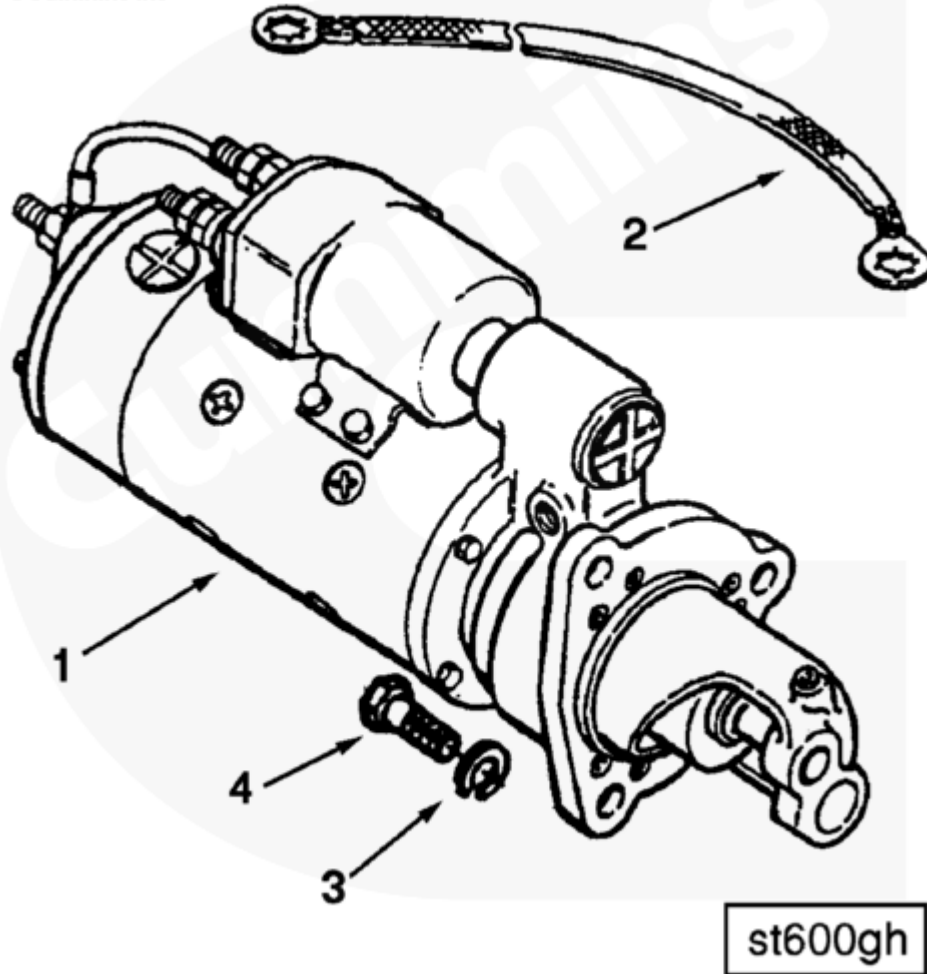

Parts Catalog - Option Detail

Electronic Parts Catalog - Option Detail				
Option	Group	Graphic	Film Card	Date
ST6006-03	13.05	st600gh	K38	26-MAR-01
Engines	GTA38, K38, KTA38GC CM558, QSK38 CM2150 K106, QSK38 CM2150 MCRS, QSK38 CM850 MCRS			

©Cummins Inc

[SMALL](#) | [MEDIUM](#) | [LARGE](#)

Cart	Ref No	Part Number	Part Description	Required	Remarks
View My Cart					
		ST6006-03	Starter		Manufactured by Delco Remy,...(More)
					branded for Cummins. 24volt
					starters mounted in pairs on
					right bank side of engine.

					For use with SAE number "0"
					and "00" flywheel housings.
<input type="checkbox"/>	1	3021038	Starting Motor	2	
<input type="checkbox"/>	2	3018924	Ground Wire	2	
<input type="checkbox"/>	3	S 603	Lock Washer	6	5/8 in.
<input type="checkbox"/>	4	158250	Twelve Point Cap Screw	6	5/8 - 11 X 1 3/4 Inch.